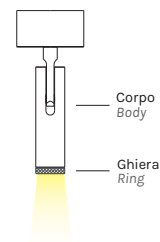

INDOOR - WALL

BEAM MASTER Ø25

- alluminio

- aluminum

**Con rosone, senza driver**

With canopy, without driver

	4360	M 2700K	W 3000K	N 4000K
Power	4.2W		4.2W	4.2W
Nominal lumen	490.0lm		513.0lm	550.0lm
CRI	>90		>90	>90
Supply	24Vdc		24Vdc	24Vdc

Item	Temperature	°Optic	Ring	Body
4360	M	06	-BO	-BO
	W	35	-NO	-NO
	N		-BV	-BV
			-OR	-OR
			-RR	-RR
			-TI	-TI

Driver 24Vdc in tensione in remoto

Remote constant voltage drivers 24Vdc

Item	items powerable	Power	IP	Dimensions	Dimming
1A0150	1-4	30W	IP20	154x50x14	ON-OFF
1A1910	1-8	60W	IP20	185x63,5x22	ON-OFF
1A1476	1-7	100W	IP20	177x56,4x17,2	ON-OFF
1A2168	1-15	100W	IP20	190x65x22	PUSH DALI
1A1999	1-15	100W	IP20	201x63x30	L-C

Centraline dimmerabili in remoto

Remote dimmable controllers

Item	Power	IP	Dimensions	Dimming
1A0837/24	144W	IP20	132x22x20	PUSH DALI 1-10V
1A0838/24	288W	IP20	164x38x25	PUSH DALI 0.1-10V