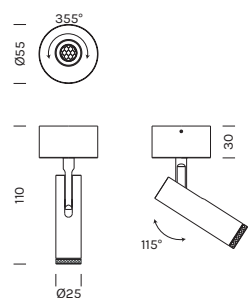

INDOOR - WALL

BEAM MASTER Ø25

- alluminio

- aluminum

**Con rosone, senza driver**

With canopy, without driver

	4360	M 2700K	W 3000K	N 4000K
Power	4.2W		4.2W	4.2W
Nominal lumen	490.0lm		513.0lm	550.0lm
CRI	>90		>90	>90
Supply	24Vdc		24Vdc	24Vdc

Item	Temperature	°Optic	Ring	Body
4360	M	06	-BO	-BO
	W	35	-NO	-NO
	N		-BV	-BV
			-OR	-OR
			-RR	-RR
			-TI	-TI

Driver 24Vdc in tensione in remoto

Remote constant voltage drivers 24Vdc

Item	items powerable	Power	IP	Dimensions	Dimming
1A0150	1-4	30W	IP20	154x50x14	ON-OFF
1A1910	1-8	60W	IP20	185x63,5x22	ON-OFF
1A1476	1-7	100W	IP20	177x56,4x17,2	ON-OFF
1A2168	1-15	100W	IP20	190x65x22	PUSH DALI
1A1999	1-15	100W	IP20	201x63x30	L-C

Centraline dimmerabili in remoto

Remote dimmable controllers

Item	Power	IP	Dimensions	Dimming
1A0837/24	144W	IP20	132x22x20	PUSH DALI 1-10V
1A0838/24	288W	IP20	164x38x25	PUSH DALI 0.1-10V