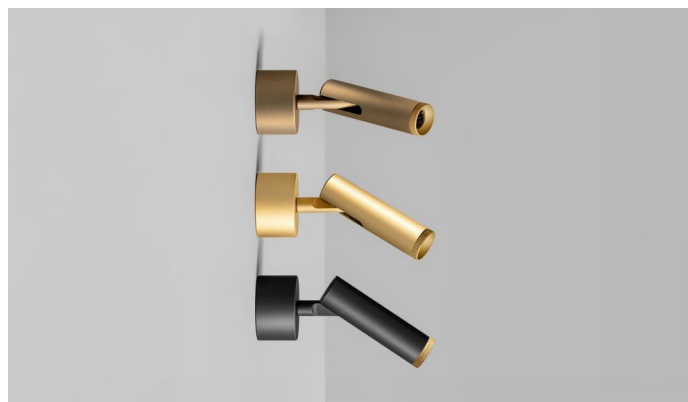

INDOOR - WALL

BEAM MASTER Ø25

- alluminio

- aluminum

**Con rosone, senza driver**

With canopy, without driver

	4360	M 2700K	W 3000K	N 4000K
Power	4.2W		4.2W	4.2W
Nominal lumen	490.0lm		513.0lm	550.0lm
CRI	>90		>90	>90
Supply	24Vdc		24Vdc	24Vdc

Item	Temperature	°Optic	Ring	Body
4360	M	06	-BO	-BO
	W	35	-NO	-NO
	N		-BV	-BV
			-OR	-OR
			-RR	-RR
			-TI	-TI

Driver 24Vdc in tensione in remoto

Remote constant voltage drivers 24Vdc

Item	items powerable	Power	IP	Dimensions	Dimming
1A0150	1-4	30W	IP20	154x50x14	ON-OFF
1A1910	1-8	60W	IP20	185x63,5x22	ON-OFF
1A1476	1-7	100W	IP20	177x56,4x17,2	ON-OFF
1A2168	1-15	100W	IP20	190x65x22	PUSH DALI
1A1999	1-15	100W	IP20	201x63x30	L-C

Centraline dimmerabili in remoto

Remote dimmable controllers

Item	Power	IP	Dimensions	Dimming
1A0837/24	144W	IP20	132x22x20	PUSH DALI 1-10V
1A0838/24	288W	IP20	164x38x25	PUSH DALI 0.1-10V